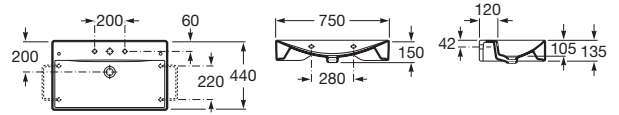

DIVERTA

Wall-hung or over countertop vitreous china basin

TECHNICAL DRAWINGS

FEATURES

Bowl position: Central

Fixing kit: Included

Installation type: Bowl / On countertop, Wall-hung

Long Description: DIVERTA 75 X 44 CM WALL-HUNG OR
COUNTERTOP W-BASIN

Material: Vitreous china

Publication Status

Shape: Square

Taphole configuration: 1 prepunched, 1 taphole, 1 prepunched

Trap: Not included

Waste: Not included

COMPATIBLE WITH

11/4" outlet connector for
basin. 250 Pipe