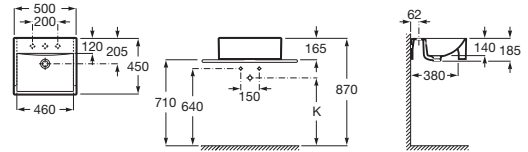

DIVERTA

Semi-recessed vitreous china basin

DIMENSIONS

Length	500 mm
Width	450 mm
Height	165 mm

COLOURS AND FINISHES

00 White

TECHNICAL DRAWINGS

FEATURES

- Bowl position: Central
- Installation type: Semi-recessed
- Long Description: DIVERTA SQ. SEMIRECES BASIN 500X450MM
- Material: Vitreous china
- Publication Status
- Recommended for public spaces
- Shape: Square
- Taphole configuration: 1 prepunched, 1 taphole, 1 prepunched
- Trap: Not included
- Waste: Not included