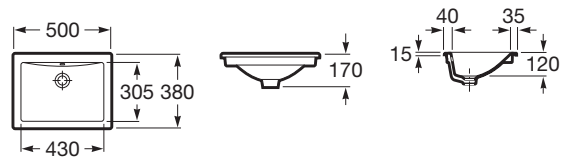

DIVERTA

In countertop or under countertop vitreous china basin

DIMENSIONS

Length	500 mm
Width	380 mm
Height	170 mm

COLOURS AND FINISHES

00 White

TECHNICAL DRAWINGS

FEATURES

Bowl position: Central

Fixing kit: Included

Installation type: Drop-in / Countertop

Long Description: DIVERTA 50 X 38 CM UNDER/OVER

COUNTERT.BASIN

Material: Vitreous china

Overflow type: Standard

Publication Status

Recommended for public spaces

Shape: Square

Taphole configuration: No tapholes

Trap: Not included

Waste: Not included

COMPATIBLE WITH

1 1/4" waste for basin / bidet
with overflow and automatic
plug

505400000

1 1/4" outlet connector for
basin. 250 Pipe

506401614

1 1/4" outlet connector for
basin. 300 Pipe

506403110

1 1/4" outlet connector. 300
tube

506403810

Diverta

Robustness and functionality go hand in hand with this collection. The straight lines, basic and stylish, predominate in this commitment to versatile, lively and practical pieces, which blend perfectly into any space and imbue it with a young and urbane personality.