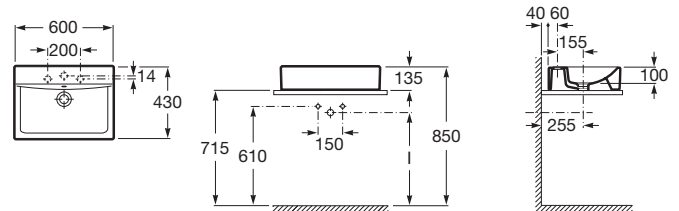

DIVERTA

Over countertop vitreous china basin

TECHNICAL DRAWINGS

FEATURES

Bowl position: Central

Installation type: Bowl / On countertop

Long Description: LVBO.DIVERTA 600X440 ESMALTADO-4 CAJA

INCL.FIJ.

Material: Vitreous china

Publication Status

Shape: Square

Taphole configuration: 1 prepunched, 1 taphole, 1 prepunched

Trap: Not included

Waste: Not included

COMPATIBLE WITH

Base unit with two drawers
for On Countertop basin