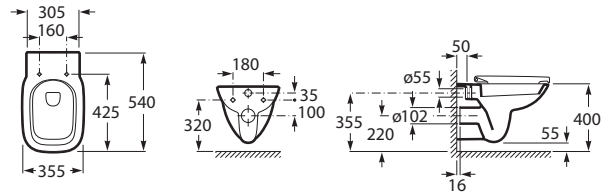

DEBBA

SQUARE - Vitreous china wall-hung WC with horizontal outlet

DIMENSIONS

Length	355 mm
Width	540 mm
Height	400 mm

COLOURS AND FINISHES

TECHNICAL DRAWINGS

FEATURES

Flushing system: Washdown

Installation type: Wall-hung

Outlet type: Horizontal

Publication Status

Shape: Square

COMPATIBLE WITH

Toilet seat and cover

801990...4

DUPLO WC with AG valve
(110mm cistern) concealed
cistern and frame for wall-
hung WCs

890090020

BASIC WC COMPACT with
AG valve (80mm cistern)
concealed cistern and frame
for wall-hung WCs

890080120

DUPLO WC COMPACT with
AG valve (80mm cistern)
concealed cistern and frame
for wall-hung WCs