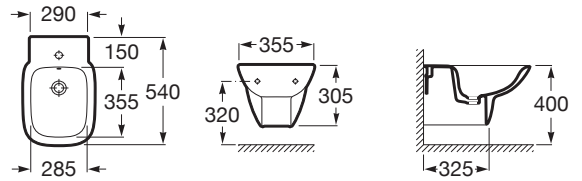

DEBBA

Vitreous china wall-hung bidet

DIMENSIONS

Length	355 mm
Width	540 mm
Height	305 mm

COLOURS AND FINISHES

00 White

TECHNICAL DRAWINGS

FEATURES

- Bidet capacity (l): 7.5
- Cover: Cover not included
- Distance between water inlets (mm): 80
- Fixing kit: Not included
- Installation type: Wall-hung
- Publication Status
- Shape: Square
- Taphole configuration: 1 taphole
- Water inlet height (mm): 150