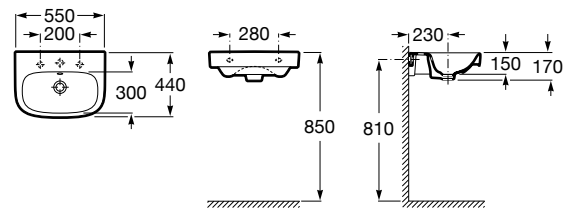

DEBBA

Wall-hung vitreous china basin with two tapholes.
Includes chain-stay hole.

DIMENSIONS

Length	550 mm
Width	440 mm
Height	145 mm

COLOURS AND FINISHES

TECHNICAL DRAWINGS

FEATURES

- Basin capacity (l): 4
- Bowl depth (mm): 120
- Bowl length (mm): 470
- Bowl position: Central
- Bowl width (mm): 300
- Fixing kit: Included
- Installation type: Wall-hung
- Material: Vitreous china
- Publication Status
- Shape: Square
- Taphole configuration: 2 tapholes
- Waste: Not included

COMPATIBLE WITH

1 1/4" waste for basin / bidet
with overflow and automatic
plug

505400000

Vitreous china full pedestal
for basin

335990..0

Vitreous china semipedestal
for basin

337991..0

1 1/4" outlet connector. 300
tube