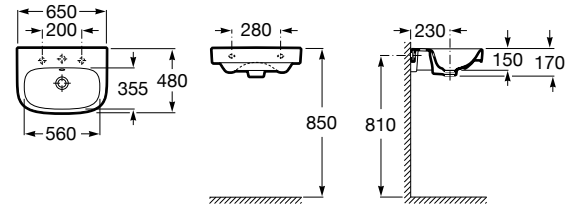

DEBBA

Wall-hung vitreous china basin

DIMENSIONS

Length	650 mm
Width	480 mm
Height	150 mm

COLOURS AND FINISHES

00 White

TECHNICAL DRAWINGS

FEATURES

- Basin capacity (l): 6
- Bowl depth (mm): 120
- Bowl length (mm): 560
- Bowl position: Central
- Bowl width (mm): 355
- Fixing kit: Included
- Installation type: Wall-hung
- Material: Vitreous china
- Publication Status
- Shape: Square
- Taphole configuration: 1 prepunched, 1 taphole, 1 prepunched
- Trap: Not included
- Waste: Not included