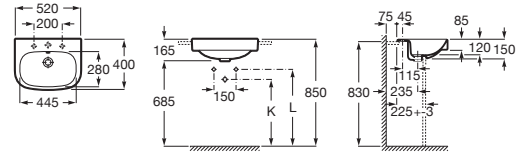

DEBBA

Semi-recessed vitreous china basin

DIMENSIONS

Length	520 mm
Width	400 mm
Height	165 mm

COLOURS AND FINISHES

00 White

TECHNICAL DRAWINGS

FEATURES

- Basin capacity (l): 3.75
- Bowl depth (mm): 120
- Bowl length (mm): 445
- Bowl position: Central
- Bowl width (mm): 280
- Fixing kit: Included
- Glazed base
- Installation type: Semi-recessed
- Material: Vitreous china
- Number of fixing points: 2
- Overflow type: Standard
- Plug and Waste: Not included
- Publication Status
- Shape: Square
- Taphole configuration: 1 taphole in the middle
- Weight (Kg): 10.5