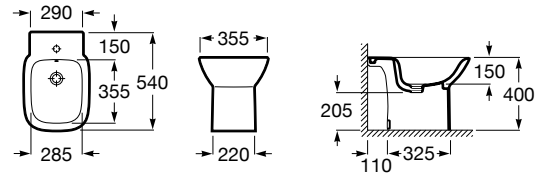

DEBBA

Vitreous china bidet

DIMENSIONS

Length	355 mm
Width	540 mm
Height	400 mm

COLOURS AND FINISHES

00 White

TECHNICAL DRAWINGS

FEATURES

- Cover: Cover not included
- Distance between water inlets (mm): 150
- Fixing kit: Included
- Installation type: Floor-standing
- Publication Status
- Shape: Square
- Taphole configuration: 1 taphole
- Water inlet height (mm): 180