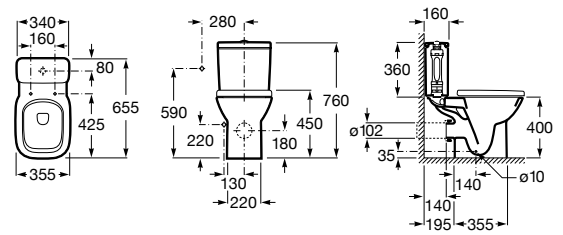

DEBBA

SQUARE - Vitreous china close-coupled WC with horizontal outlet

DIMENSIONS

Length	355 mm
Width	655 mm
Height	760 mm

COLOURS AND FINISHES

00 White

TECHNICAL DRAWINGS

FEATURES

- Fixing kit: Included
- Flushing system: Washdown
- Installation type: Floor-standing
- Outlet type: Horizontal
- Publication Status
- Shape: Square

## COMPATIBLE WITH

Dual flush 4,5/3L WC cistern  
with 1/2" bottom inlet

34199C..0

Toilet seat and cover

801990..4