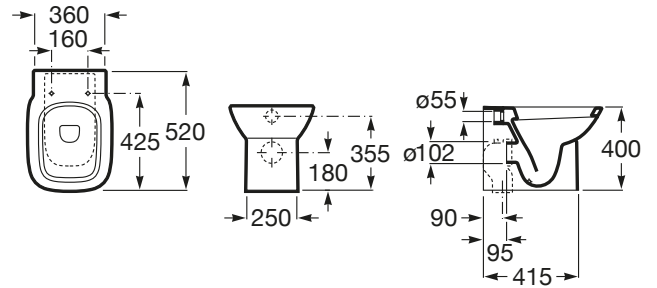

DEBBA

SQUARE - Single floorstanding WC with dual outlet

DIMENSIONS

Length	355 mm
Width	520 mm
Height	400 mm

COLOURS AND FINISHES

00 White

TECHNICAL DRAWINGS

FEATURES

- Back-to-wall
- Fixing kit: Included
- Flushing system: Washdown
- Installation type: Floor-standing
- Outlet type: Dual
- Publication Status
- Rim type: Closed
- Shape: Square

COMPATIBLE WITH

Toilet seat and cover