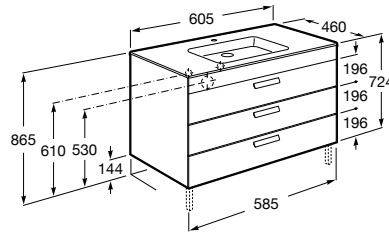

DEBBA

Unik (base unit with three drawers and basin)

DIMENSIONS

Length 600 mm
 Width 460 mm
 Height 720 mm

COLOURS AND FINISHES

806 Gloss White

TECHNICAL DRAWINGS

FEATURES

Base unit / Closing and opening system: Soft close drawers

Base unit / Doors and drawers combination: 3 drawers

Base unit / Structure: Drawers

Basin / Integrated shelf

Basin / Shelf position: On both sides

Basin / Taphole configuration: 1 taphole in the middle

Basin shape: Square

Dimensions / Basin and base unit / Height (mm): 720

Dimensions / Basin and base unit / Length (mm): 600

Dimensions / Basin and base unit / Width (mm): 460