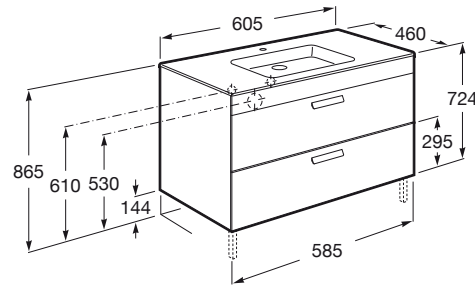

DEBBA

Unik (base unit with two drawers and square basin)

DIMENSIONS

Length	600 mm
Width	460 mm
Height	720 mm

COLOURS AND FINISHES

TECHNICAL DRAWINGS

FEATURES

Base unit / Closing and opening system: Soft close drawers

Base unit / Doors and drawers combination: 2 drawers

Base unit / Structure: Drawers

Basin / Integrated shelf

Basin / Shelf position: On both sides

Basin / Taphole configuration: 1 taphole in the middle

Basin shape: Square

Dimensions / Basin and base unit / Height (mm): 720

Dimensions / Basin and base unit / Length (mm): 600

Dimensions / Basin and base unit / Width (mm): 460

Installation type: Wall-hung, Wall-hung with optional legs