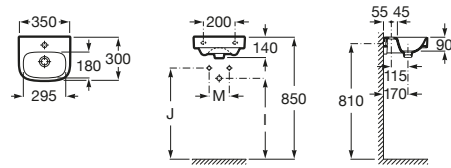

DEBBA

Wall-hung vitreous china basin

DIMENSIONS

Length 350 mm  
 Width 300 mm  
 Height 100 mm

COLOURS AND FINISHES

TECHNICAL DRAWINGS

FEATURES

- Basin capacity (l): 1
- Bowl depth (mm): 90
- Bowl length (mm): 295
- Bowl position: Central
- Bowl width (mm): 180
- Fixing kit: Included
- Installation type: Wall-hung
- Material: Vitreous china
- Publication Status
- Shape: Square
- Taphole configuration: 1 taphole in the middle
- Waste: Not included