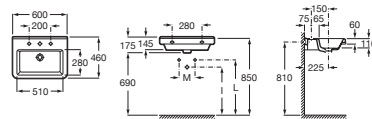

DAMA-N

Wall-hung vitreous china basin

DIMENSIONS

Length 600 mm
 Width 460 mm
 Height 145 mm

COLOURS AND FINISHES

00 White

TECHNICAL DRAWINGS

FEATURES

- Bowl position: Central
- Fixing kit: Included
- Installation type: Wall-hung
- Long Description: WB WH 600X460 B-A DAMA-N
- Material: Vitreous china
- Publication Status
- Shape: Square
- Taphole configuration: 1 prepunched, 1 taphole, 1 prepunched
- Trap: Not included
- Waste: Not included