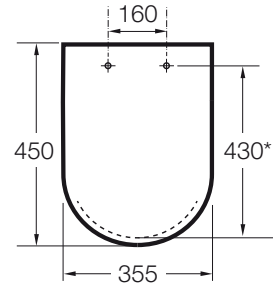

DAMA

Soft-closing lacquered seat and cover for toilet

TECHNICAL DRAWINGS

FEATURES

Hinges material: Chromed brass

Publication Status

Shape: Square

Suitable for: Toilet