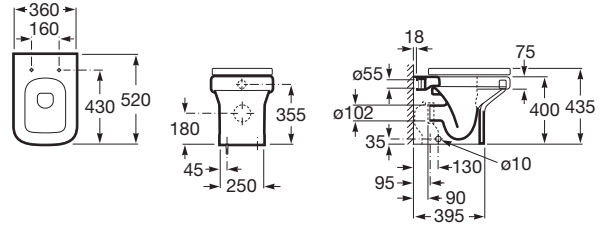

DAMA-N

Back-to-wall WC with dual outlet

DIMENSIONS

Length	360 mm
Width	520 mm
Height	400 mm

COLOURS AND FINISHES

TECHNICAL DRAWINGS

FEATURES

Back-to-wall

Fixing kit: Included

Flushing system: Washdown

Installation type: Floor-standing

Long Description: WC FS 520 BTW DUAL B-A DAMA-N

Outlet type: Dual

Publication Status

Shape: Square