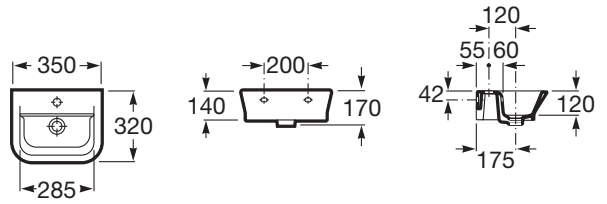

THE GAP ORIGINAL

Compact wall-hung vitreous china basin

DIMENSIONS

Length	350 mm
Width	320 mm
Height	170 mm

COLOURS AND FINISHES

00 White

TECHNICAL DRAWINGS

FEATURES

- Bowl position: Central
- Installation type: Wall-hung
- Long Description: LAVAMANOS THE GAP 35 COMPLETO C-A
- Material: Vitreous china
- Publication Status
- Shape: Square
- Small(washbasin)
- Taphole configuration: 1 taphole in the middle
- Trap: Not included
- Waste: Not included