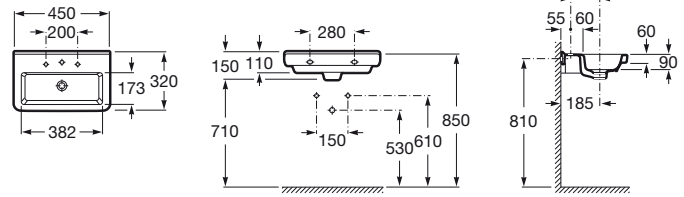

DAMA-N

Compact wall-hung vitreous china basin

DIMENSIONS

Length 450 mm
 Width 320 mm
 Height 110 mm

COLOURS AND FINISHES

00 White

TECHNICAL DRAWINGS

FEATURES

- Bowl position: Central
- Fixing kit: Included
- Installation type: Wall-hung
- Long Description: WB WH 450X320 CPT B-A DAMA-N
- Material: Vitreous china
- Publication Status
- Shape: Square
- Taphole configuration: 1 prepunched, 1 taphole, 1 prepunched
- Trap: Not included
- Waste: Not included

1 1/4" outlet connector. 300
tube

506403810

COMPATIBLE WITH

Vitreous china semipedestal
for basin

337782..0

Dama-N

Design, functionality and breadth of range. The collection, with its neutral, pure lines, offers a wide variety of sizes. The combination of this series' products will give you astonishing results in all kinds of bathroom spaces.