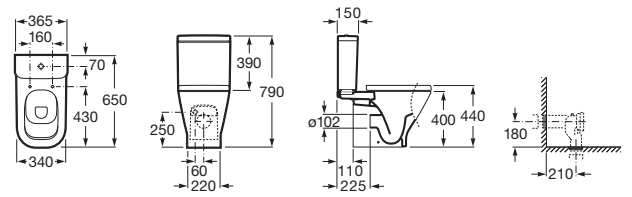

THE GAP

Vitreous china close-coupled WC with horizontal outlet

DIMENSIONS

Length	365 mm
Width	650 mm
Height	790 mm

COLOURS AND FINISHES

00 White

TECHNICAL DRAWINGS

FEATURES

Flushing system: Washdown

Installation type: Floor-standing

Long Description: THE GAP P/TRAP WC BOWL BOX ACC.

Outlet type: Horizontal

Publication Status

Shape: Square

COMPATIBLE WITH

Dual flush 4,5/3L WC cistern
complete with bottom inlet