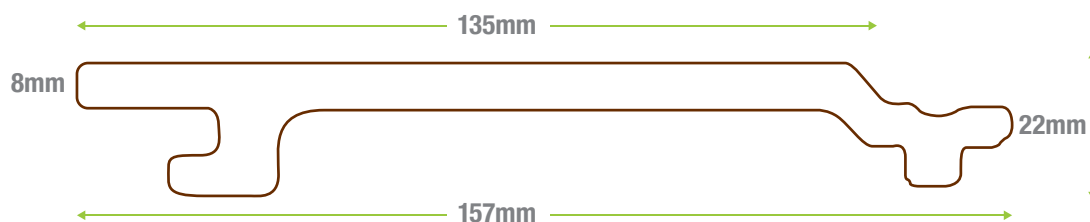

Cladco composite cladding boards give 135mm coverage once you have installed it to your exterior wall. Cladco recommend that every 500mm is supported by batons and to use composite joists as per the installation guide. This should enable the easy installation of your brand-new composite wall cladding boards.

SPECIFICATIONS	
Board Length	4metre
Board Width	157mm
Board Thickness	20mm
Each board weighs approximately	7.8kg

COLOURS

PLEASE NOTE - Images are used for illustration purposes only, actual item may vary slightly from the image supplied.