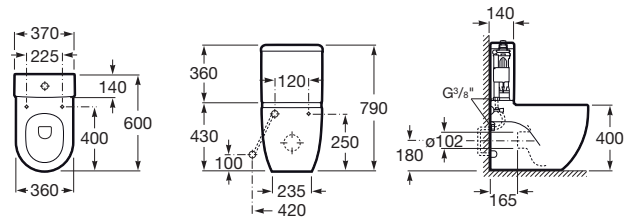

MERIDIAN

Compact back to wall vitreous china close-coupled WC with dual outlet

DIMENSIONS

Length	370 mm
Width	600 mm
Height	790 mm

COLOURS AND FINISHES

TECHNICAL DRAWINGS

FEATURES

Back to wall

Fixing kit: Included

Flushing system: Washdown

Installation type: Floorstanding

Long description: N-MERIDIAN CLOSE COUPLE WC BOWL SD WITH FIX.

Outlet type: Dual (vario)

Publication Status

Shape: Round

Compact toilet