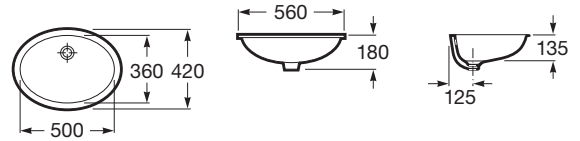

BERNA

Under countertop vitreous china basin

DIMENSIONS

Length	564 mm
Width	424 mm
Height	180 mm

COLOURS AND FINISHES

00 White

TECHNICAL DRAWINGS

FEATURES

- Bowl depth (mm): 135
- Bowl length (mm): 500
- Bowl position: Central
- Bowl width (mm): 360
- Fixing kit: Included
- Installation type: Built-in / Under countertop
- Long Description: BERNA WASH-BASIN
- Material: Vitreous china
- Overflow type: Standard
- Publication Status
- Shape: Round
- Taphole configuration: No tapholes
- Trap: Not included
- Waste: Not included