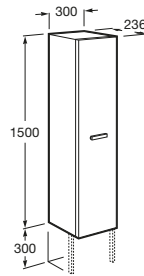

VICTORIA BASIC

Reversible column unit

DIMENSIONS

Length	300 mm
Width	236 mm
Height	1500 mm

COLOURS AND FINISHES

TECHNICAL DRAWINGS

FEATURES

- Closing and opening system: Soft close doors
- Door type: Hinged
- Doors and drawers combination: 1 door
- Furniture configuration: Doors
- Installation type: Wall-hung, Wall-hung with optional legs
- Legs compatibles: 2 Legs
- Long Description: COLUMN UNIT VICTORIA 1500MM WHITE
- Publication Status
- Reversible