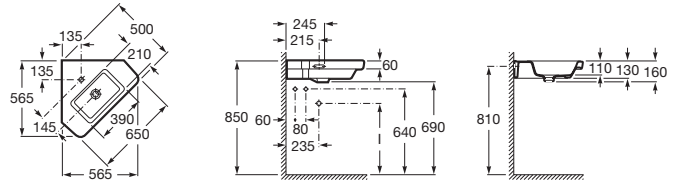

DAMA-N

Wall-hung vitreous china basin

DIMENSIONS

Length 565 mm
 Width 565 mm
 Height 160 mm

COLOURS AND FINISHES

00 White

TECHNICAL DRAWINGS

FEATURES

Bowl position: Central

Corner basin

Fixing kit: Included

Installation type: Wall-hung

Material: Vitreous china

Publication Status

Shape: Corner

Taphole configuration: 1 taphole in the middle

506403110

1 1/4" outlet connector. 300
tube

506403810

Dama-N

Design, functionality and breadth of range. The collection, with its neutral, pure lines, offers a wide variety of sizes. The combination of this series' products will give you astonishing results in all kinds of bathroom spaces.