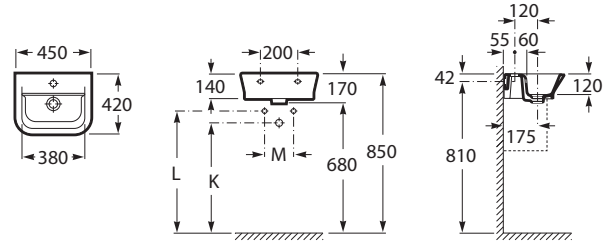

THE GAP ORIGINAL

Wall-hung vitreous china basin

DIMENSIONS

Length 450 mm
 Width 420 mm
 Height 170 mm

COLOURS AND FINISHES

00 White

TECHNICAL DRAWINGS

FEATURES

- Bowl position: Central
- Installation type: Bowl / On countertop, Wall-hung
- Long Description: THE GAP 45 WASH-STAND BOX-ACC.
- Material: Vitreous china
- Publication Status
- Shape: Square
- Small(washbasin)
- Taphole configuration: 1 taphole in the middle
- Trap: Not included
- Waste: Not included

Compact basin

COMPATIBLE WITH

1 1/4" outlet connector for basin. 300 Pipe

506403110

1 1/4" outlet connector. 300 tube

506403810

Vitreous china full pedestal for basin

337470..0