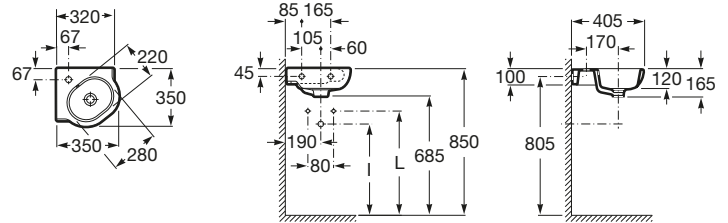

MERIDIAN-N

Wall-hung vitreous china basin

DIMENSIONS

Length	350 mm
Width	350 mm
Height	165 mm

COLOURS AND FINISHES

00 White

TECHNICAL DRAWINGS

FEATURES

- Bowl position: Central
- Corner basin
- Fixing kit: Included
- Installation type: Wall-hung
- Long Description: N-MERIDIAN 35 X 35 CM CORNER WASHBASIN
- W/FIX. (BOX)
- Material: Vitreous china
- Publication Status
- Shape: Corner
- Small(washbasin)
- Taphole configuration: 1 taphole in the middle
- Trap: Not included
- Waste: Not included

COMPATIBLE WITH

1 1/4" outlet connector for
basin. 250 Pipe

506401614

1 1/4" outlet connector for
basin. 300 Pipe

506403110

1 1/4" outlet connector. 300
tube

506403810

1 1/4" waste for basin / bidet
with overflow and automatic
plug