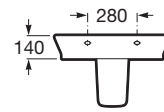

THE GAP ORIGINAL

Wall-hung vitreous china basin

DIMENSIONS

Length	550 mm
Width	470 mm
Height	140 mm

COLOURS AND FINISHES

00 White

TECHNICAL DRAWINGS

FEATURES

Bowl position: Central

Installation type: Bowl / On countertop, Wall-hung

Long Description: THE GAP550X470 WB BOX-ACC.

Material: Vitreous china

Publication Status

Shape: Square

Taphole configuration: 1 prepunched, 1 taphole, 1 prepunched