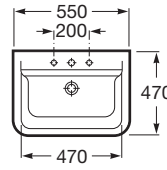

THE GAP ORIGINAL

Wall-hung vitreous china basin

DIMENSIONS

Length	550 mm
Width	470 mm
Height	140 mm

COLOURS AND FINISHES

00 White

TECHNICAL DRAWINGS

FEATURES

Bowl position: Central

Installation type: Bowl / On countertop, Wall-hung

Long Description: THE GAP550X470 WB BOX-ACC.

Material: Vitreous china

Publication Status

Shape: Square

Taphole configuration: 1 prepunched, 1 taphole, 1 prepunched