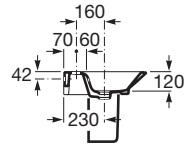

THE GAP ORIGINAL

Wall-hung vitreous china basin

DIMENSIONS

Length	550 mm
Width	470 mm
Height	140 mm

COLOURS AND FINISHES

00 White

TECHNICAL DRAWINGS

FEATURES

Bowl position: Central

Installation type: Bowl / On countertop, Wall-hung

Long Description: THE GAP550X470 WB BOX-ACC.

Material: Vitreous china

Publication Status

Shape: Square

Taphole configuration: 1 prepunched, 1 taphole, 1 prepunched