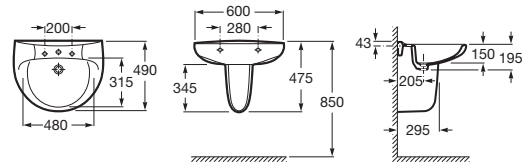

LAURA

Wall-hung vitreous china basin

DIMENSIONS

Length	600 mm
Width	490 mm
Height	195 mm

COLOURS AND FINISHES

00 White

TECHNICAL DRAWINGS

FEATURES

Bowl position: Central

Installation type: Wall-hung

Long Description: LAURA WASHBASIN 60 X 49 CM

Material: Vitreous china

Publication Status

Shape: Round

Taphole configuration: 1 taphole in the middle

Waste: Not included

COMPATIBLE WITH

1 1/4" waste for basin / bidet
with overflow and automatic
plug

505400000

1 1/4" outlet connector for
basin. 250 Pipe

506401614

1 1/4" outlet connector. 300
tube

506403810

Vitreous china semipedestal
for basin

336312..5

1 1/4" outlet connector for
basin. 300 Pipe

506403110

Laura

A traditional response to classic atmospheres. Elegant and functional curves in an extensive collection of pieces that combine simplicity and versatility, offering the convenience of well-tried solutions.