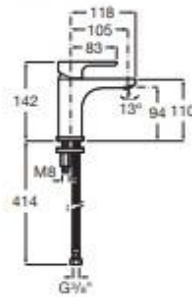

L20

Smooth body basin mixer, Cold Start

TECHNICAL DRAWINGS

FEATURES

- Aerator type: Coin slot
- Application: Basin
- Cold water starts in the central position to save energy
- Faucet type: Single-lever
- Finish: Chrome
- Flexible supply hoses included
- Flow rate (l/min - 3 bar): 5
- Installation type: Deck-mounted
- Sustainable product
- Type of cartridge: Ceramic Disc
- Waste not included
- Water and energy-saving