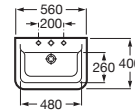

THE GAP ORIGINAL

Semi-recessed vitreous china basin

DIMENSIONS

Length	560 mm
Width	400 mm
Height	170 mm

COLOURS AND FINISHES

00 White

TECHNICAL DRAWINGS

FEATURES

Bowl position: Central

Installation type: Semi-recessed

Long Description: SEMIRECESS. WASH-BASIN 56 THE GAP COMPLET

B+ACC

Material: Vitreous china

Publication Status

Recommended for public spaces

Shape: Square