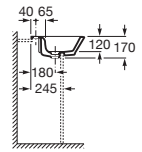

THE GAP ORIGINAL

Semi-recessed vitreous china basin

DIMENSIONS

Length	560 mm
Width	400 mm
Height	170 mm

COLOURS AND FINISHES

00 White

TECHNICAL DRAWINGS

FEATURES

Bowl position: Central

Installation type: Semi-recessed

Long Description: SEMIRECESS. WASH-BASIN 56 THE GAP COMPLET

B+ACC

Material: Vitreous china

Publication Status

Recommended for public spaces

Shape: Square