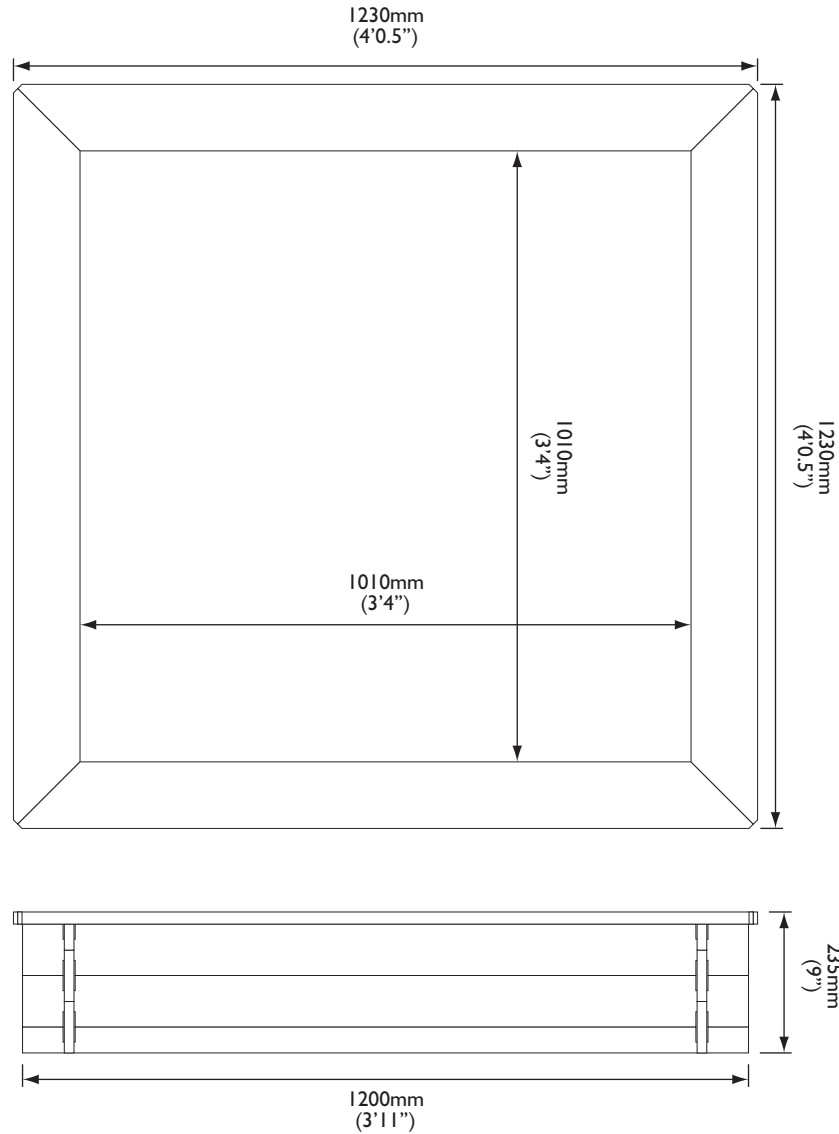

Without Lid

With Lid

Capacity: 0.2m³ = 200 Litres

Sandpit with Lid

PRODUCT DIMENSIONS

DRAWING REF: SANDS12L PD 1

DRAWING DATE: 25.06.15

2015 © Rowlinson Garden Products Ltd