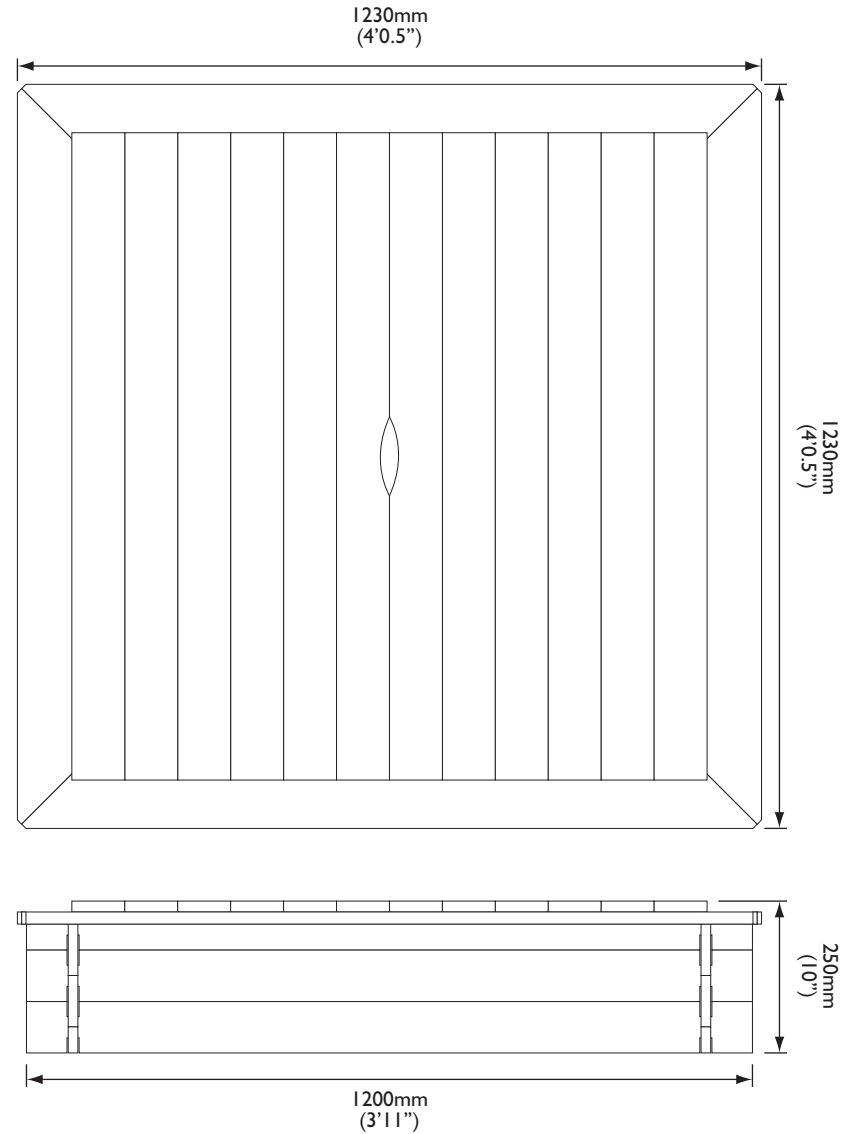

Without Lid

With Lid

Capacity: 0.2m³ = 200 Litres

Sandpit with Lid

PRODUCT DIMENSIONS

DRAWING REF: SANDS12L PD 1

DRAWING DATE: 25.06.15

2015 © Rowlinson Garden Products Ltd