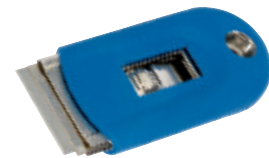

**6 WSSG
SOFT GRIP
RETRACTABLE
WINDOW SCRAPER**

Ideal for removing dry paint from glass windows. Blade retracts to safe position. Uses single-edge razor blades. Five supplied in separate packet (included), also available separately - see entry. Display packed.

Stock No.	Description
41934	Scraper
41936	Spare Blades (5)