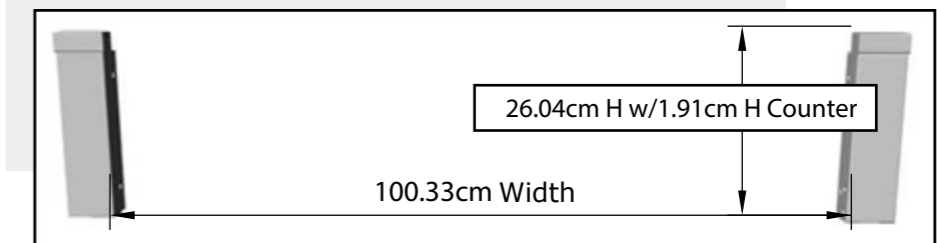

Item No. SCC46GTK3.25