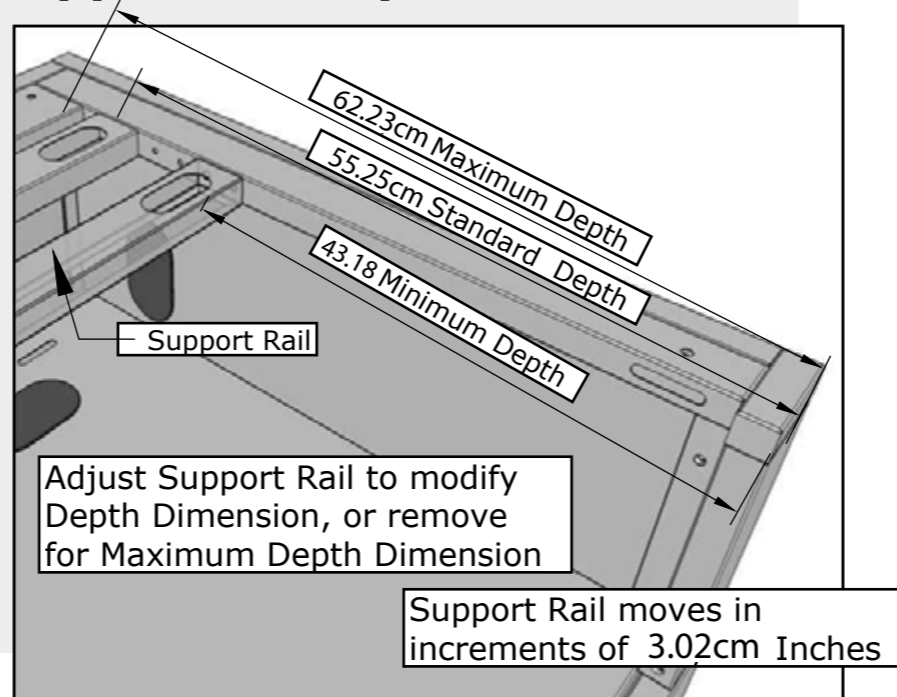

Support Rail Option