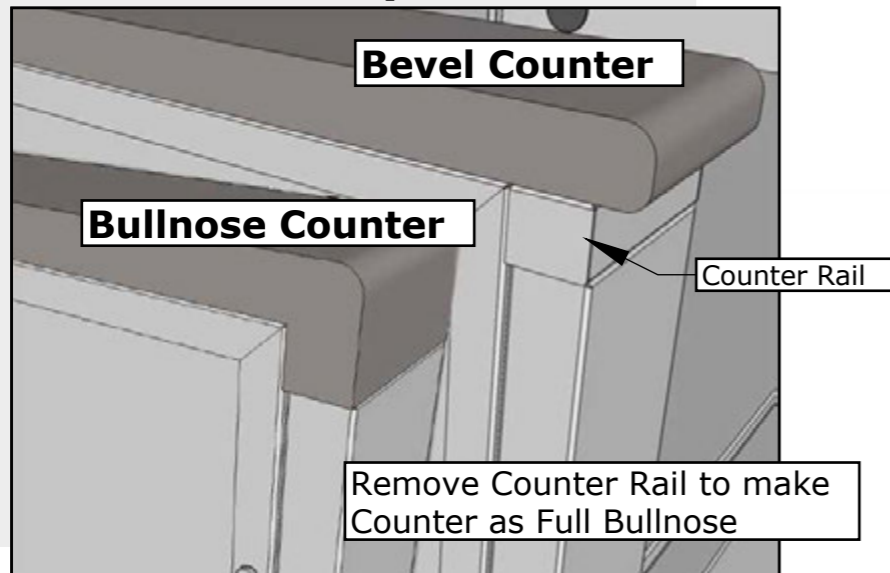

Counter Rail Option