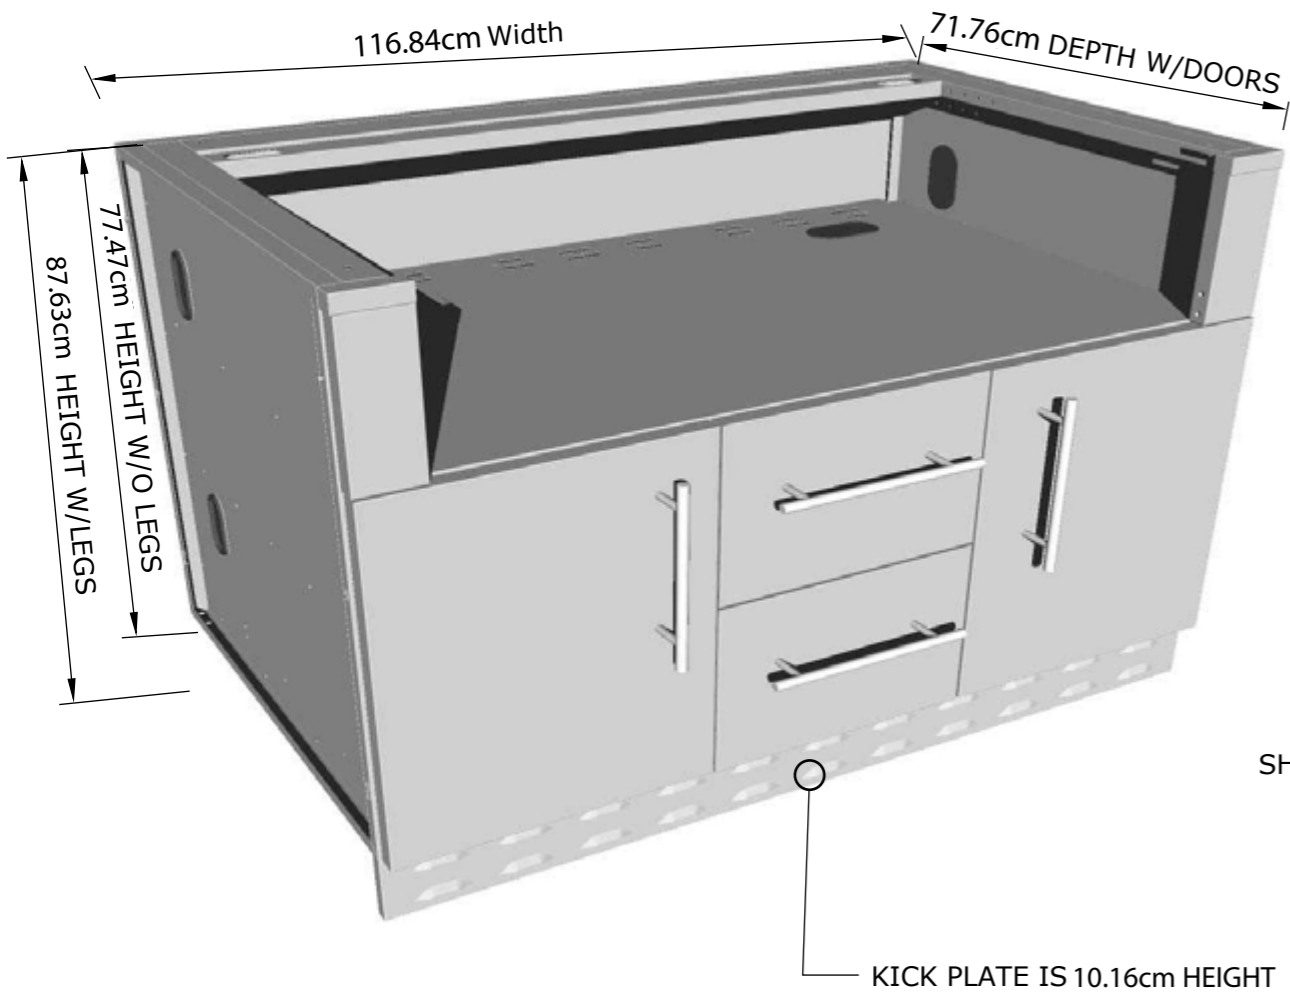

Product Dimensions