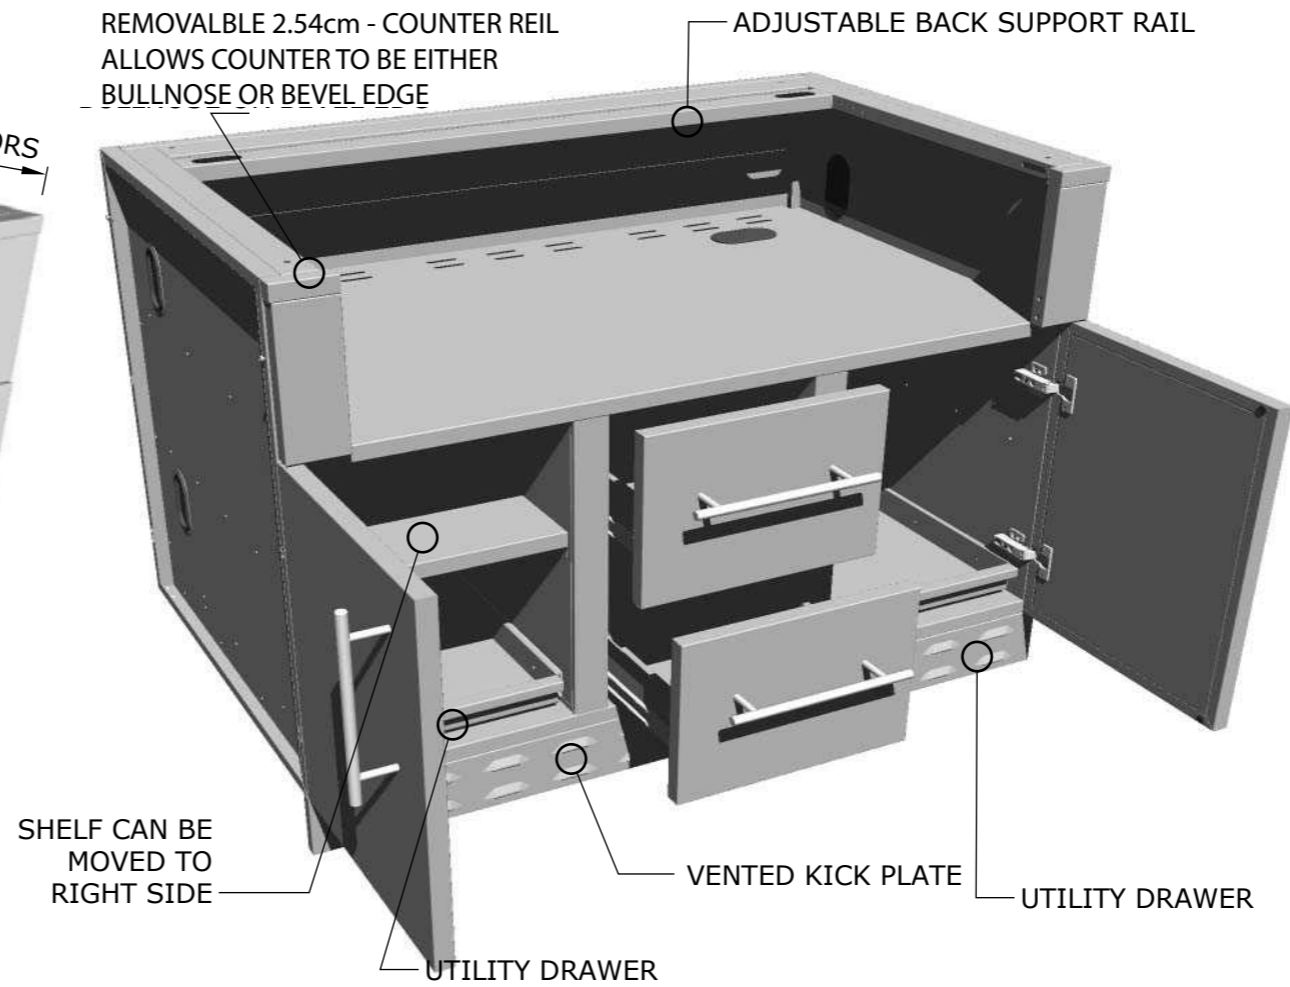

Product Components