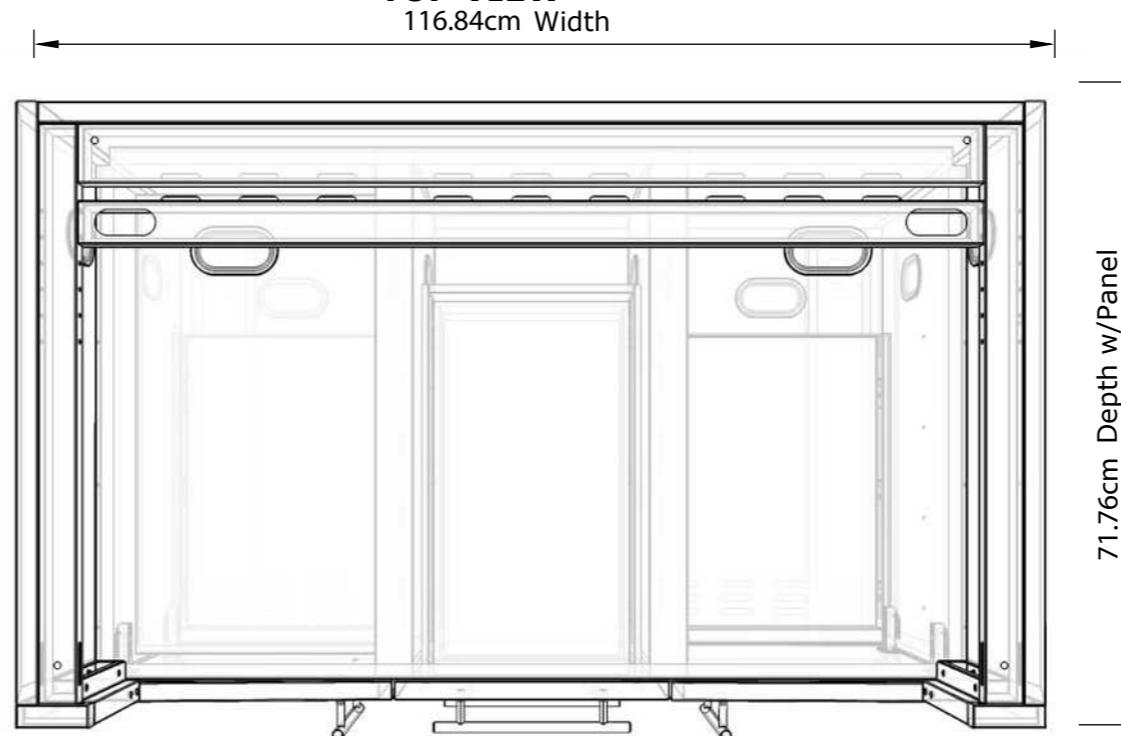

Product Dimensions

Product Components

Product Diagrams

TOP VIEW

Av. Combatentes do Ultramar, 184
2715-776 Lameiras, Sintra, Portugal
Tel: (+351) 219 670 073
Email: info@sunstoneoutdoorkitchens.com

PRODUCT

Appliance Cabinet

Item No. SAC46GLPCD

DESCRIPTION

Appliance Cabinet for Item No.
SUN5B LP/NG

Lifetime Structure Warranty
304 Stainless Steel Structure
304 SS Rod Handles
Front & Back Kick-Plates
Easy Pin-Lock Installation
Soft-Close Drawer Tracks
Covered Access Ports
Adjustable Peg-Legs
Optional Wheel Casters

INCLUDED COMPONENTS

Front Vented Kick Plate
Back Solid Kick Plate
(4) Adjustable Peg Legs

PRODUCT DIMENSIONS

116.84W x 71.76D (w/Doors) x
87.63H (w/Legs) or 77.47H (no
Legs) or Upto 91.44cm Max
Adjustable Height

INSERTABLE PRODUCTS

5 BURNER - SUN5BIR
Ruby 5 Burner

(See next page Trim Kit Guide for
other insertable product Brands)

MATERIAL SPECS

304 Stainless Steel entire
structure, 18 Gauge for Door
Panel, 18 Gauge for Cabinet
Box, 18 Gauge for Shelf,
Handles are made of Solid 304
Stainless Steel Bar.