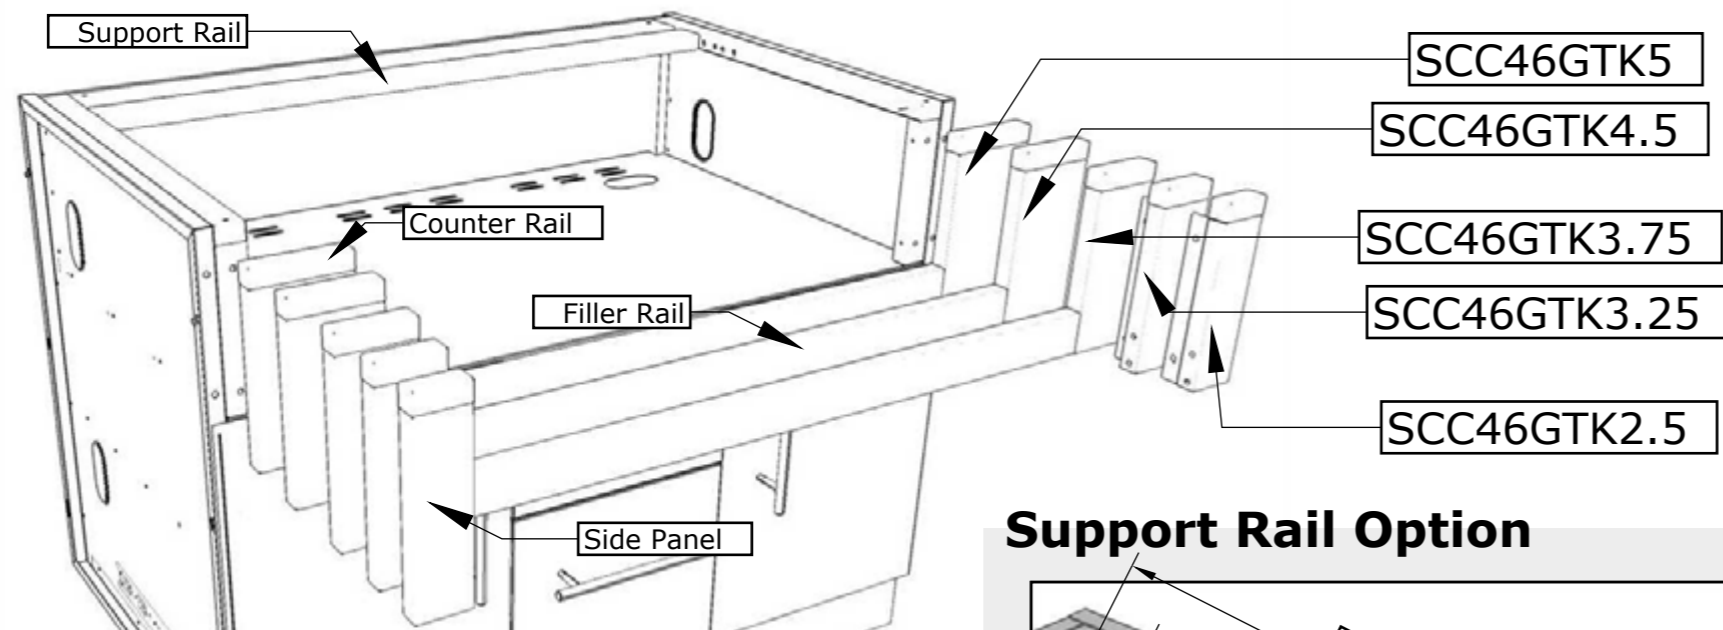

INSERTABLE PRODUCTS

5 BURNER - SUN5BIR
Ruby 5 Burner

(See next page Trim Kit Guide for
other insertable product Brands)

MATERIAL SPECS

304 Stainless Steel entire
structure, 18 Gauge for Door
Panel, 18 Gauge for Cabinet
Box, 18 Gauge for Shelf,
Handles are made of Solid 304
Stainless Steel Bar.

Model Number	Sleeve Cut-Out	Product Option
SCC46GTK2.5	102.87cm Width x 26.04cm Height x 62.23cm Maximum Depth	Alfresco® 42" Grill
SCC46GTK3.25	100.33cm Width x 26.04cm Height x 62.23cm Maximum Depth	Sunstone® 5BIR 42" Grill, Ruby® 5BIR 42" Grill, Bull® 38" Brahma Grill, Coyote® 42" grill
SCC46GTK3.75	97.16cm Width x 20.32cm Height w/Rail or 26.04cm Height wo/Rail x 62.23cm Maximum Depth	Steele® 40" Grill, Blaze® 40" Grill
SCC46GTK4.5	93.66cm Width x 20.32cm Height w/Rail or 26.04cm Height wo/Rail x 62.23cm Maximum Depth	Delta Heat® 38" Grill, AOG® 36" Grill
SCC46GTK5	90.81cm Width x 20.32cm Height w/Rail or 26.04cm Height wo/Rail x 62.23cm Maximum Depth	Lynx® 36" Grill, Sedona® 36" Grill