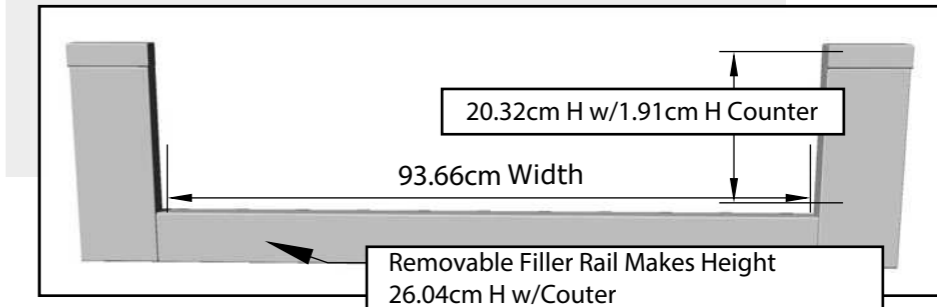

Item No. SCC46GTK4.5