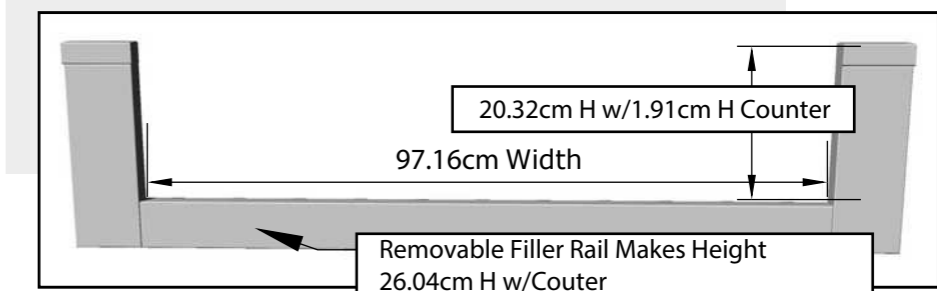

Item No. SCC46GTK3.75