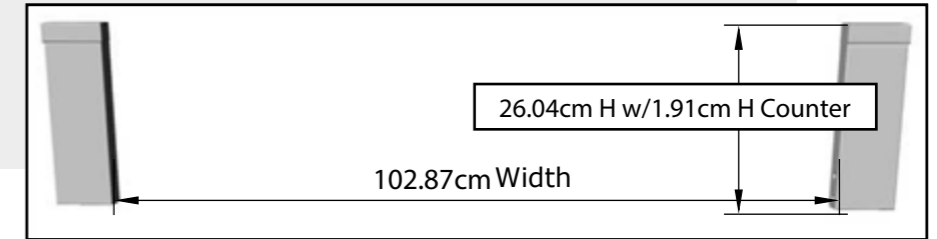

Trim-Kit Sleeve Dimensions

Compatible between 90.8 to 102.87cm, 20.32 to 26.04cm Max Height with counter at 1.91cm Height with Filler Rail installed or removed. (Additional Height can be adjusted by Removing Bottom Filler Rail or by adding a Thicker Counter or Backer Board)

Item No. SCC46GTK2.5