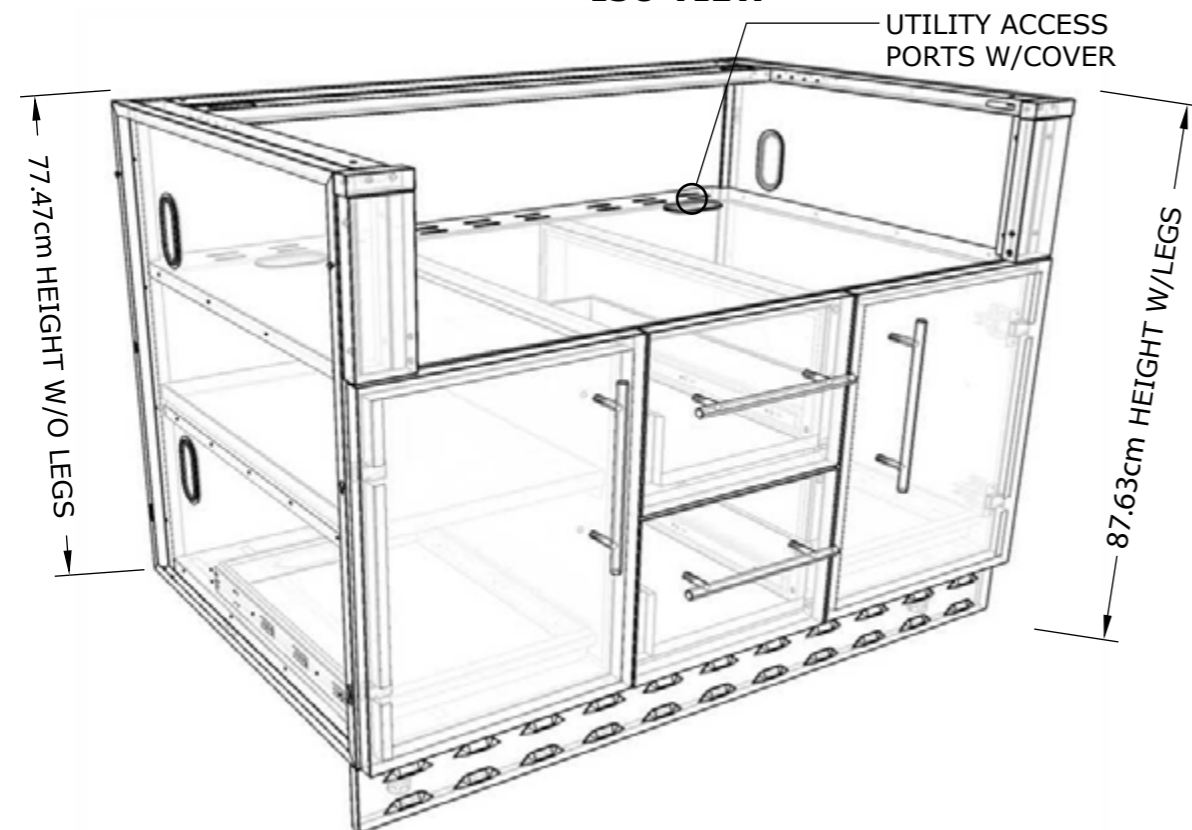

Product Diagrams

ISO VIEW