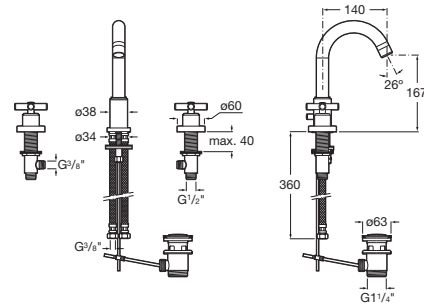

LOFT

Basin mixer with central swivel spout and pop-up waste

TECHNICAL DRAWINGS

FEATURES

- Aerator type: Integrated
- Application: Basin
- Faucet type: Twin-lever
- Finish: Chrome
- Flexible supply hoses included
- Installation type: Deck-mounted
- Long Description: LOFT POP-UP WST, SWIVEL-SPT. 3-PCS W-BASIN

MIXER

- Pop-up waste
- Publication Status
- Spout position: Central
- Twin lever control: 1/2 Turn

Loft

The avant-garde design and the technology blend together to create strong and high-quality elements. This design is a timeless, singular and unalterable style proposal with a refined finish and the originality of its contours fill every space with elegance, precision and distinction.