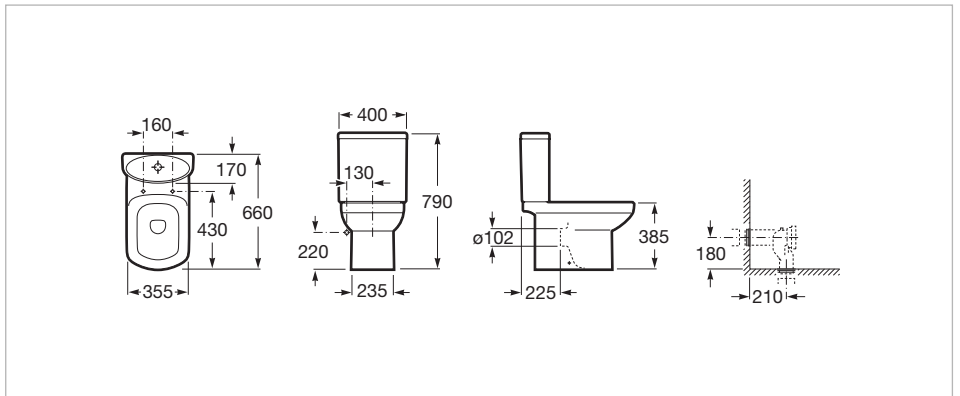

Vitreous china close-coupled WC with dual outlet

Fixing kit: **Included**
 Flushing system: **Washdown**
 Installation type: **Floor-standing**
 Outlet type: **Dual**
 Shape: **Square**

Colours and finishes

How to obtain the reference number
 Replace the “..” with the desired finish code
 from the list below

00 White

Compatible with

341518..0 Dual flush 6/3L WC cistern

Technical drawings

The signatures of the Germans Schmidt & Lackner appear on this extensive collection, which offers a large number of solutions for the contemporary habitat. Their proposal enables one to make the most of the space and it easily merges with any style.