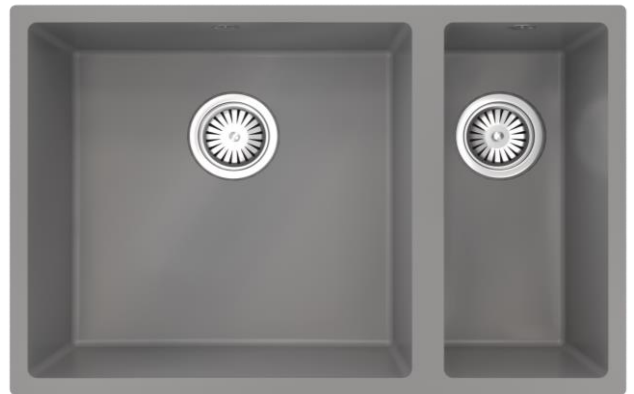

## Grey - Comite 1.5 bowl Inset or Undermounted kitchen sink - Over Size: 670x440x206mm

### General Information

Code	PDT-000098
Barcode_1_(Single_Item)	5010000098001
SKU CAT No:	3
Category	Kitchens
Sub Category	Kitchen Sinks
Product_Weight_(KG)	8
Standards 1	EN 13310:2015+A1 2018 - Kitchen Sinks

### Specification

Construction Material	Comite
Installation type	Inset or Undermounted
Colour / Finish	Grey
Certification	No
WRAS No:	n/a
Height (mm)	206
Width (mm)	670
Length / Depth (mm)	440
Material Thickness	8mm
Number of Bowls:	2
Bowl	Right Handed
Suitable for a waste disposer	Yes
Antibacterial Coating	Yes
Scratch Resistant	Yes
Wastes and overflows included	<b>No</b>
Tap Hole provided	No
Minimum Cabinet Size:	800mm
Main Bowl Capacity	28L Approx
Heat Resistance	180°C
Waste Size	90mm
Bowl Shape	Rectangle
Surface treatment	Smooth
Finish	Grey
Main Bowl Length (mm)	417
Main Bowl Width (mm)	400
Main Bowl Depth (mm)	206
Side Bowl Length (mm)	178
Side Bowl Width (mm)	400
Side Bowl Depth (mm)	206