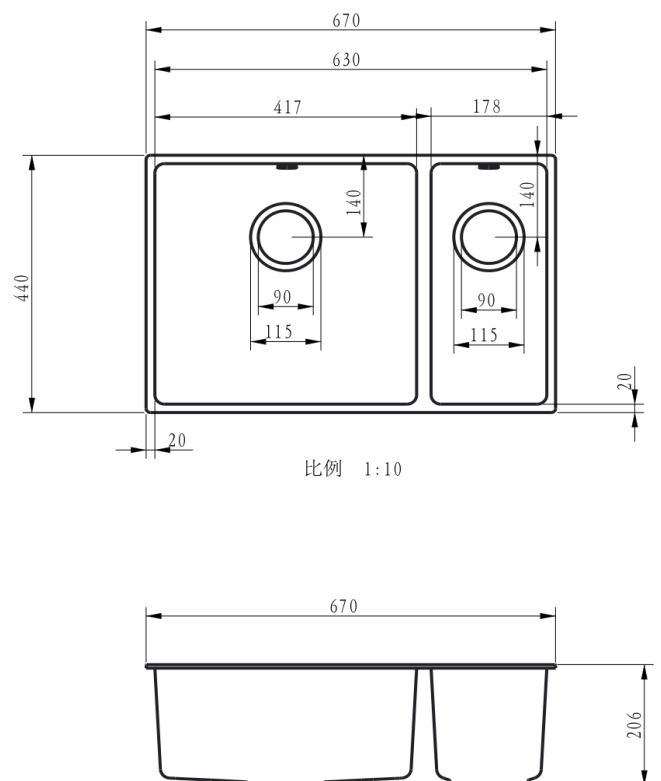

## Grey - Comite 1.5 bowl Inset or Undermounted kitchen sink - Over Size: 670x440x206mm

### General Information

Code	PDT-000098
Barcode_1_(Single_Item)	5010000098001
SKU CAT No:	3
Category	Kitchens
Sub Category	Kitchen Sinks
Product_Weight_(KG)	8
Standards 1	EN 13310:2015+A1 2018 - Kitchen Sinks

### Specification

Construction Material	Comite
Installation type	Inset or Undermounted
Colour / Finish	Grey
Certification	No
WRAS No:	n/a
Height (mm)	206
Width (mm)	670
Length / Depth (mm)	440
Material Thickness	8mm
Number of Bowls:	2
Bowl	Right Handed
Suitable for a waste disposer	Yes
Antibacterial Coating	Yes
Scratch Resistant	Yes
Wastes and overflows included	<b>No</b>
Tap Hole provided	No
Minimum Cabinet Size:	800mm
Main Bowl Capacity	28L Approx
Heat Resistance	180°C
Waste Size	90mm
Bowl Shape	Rectangle
Surface treatment	Smooth
Finish	Grey
Main Bowl Length (mm)	417
Main Bowl Width (mm)	400
Main Bowl Depth (mm)	206
Side Bowl Length (mm)	178
Side Bowl Width (mm)	400
Side Bowl Depth (mm)	206

### Dimensions

The information contained on this page was correct at date of issue. Fitting dimensions are provided as a guide only. Some variation may occur due to manufacturing tolerances. Ellsi Ltd peruses a policy of continuing improvement in design and performance of its products and so reserves the right to change specifications without prior notice.