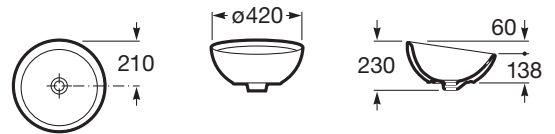

BOL

Over countertop vitreous china basin

DIMENSIONS

Length	420 mm
Width	420 mm
Height	230 mm

COLOURS AND FINISHES

00 White

TECHNICAL DRAWINGS

FEATURES

Bowl position: Central

Installation type: Bowl / On countertop

Long Description: BOL OVER-COUNTERTOP BASIN, 42 CM DIAM.

Material: Vitreous china

Publication Status

Shape: Round

Taphole configuration: No tapholes