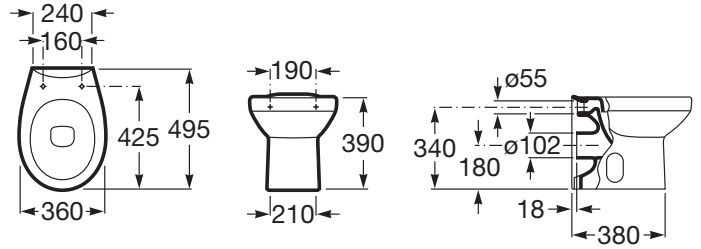

LAURA

Single floorstanding WC with dual outlet

DIMENSIONS

Length	360 mm
Width	495 mm
Height	390 mm

COLOURS AND FINISHES

00 White

TECHNICAL DRAWINGS

FEATURES

Back-to-wall

Fixing kit: Included

Flushing system: Washdown

Installation type: Floor-standing

Long Description: LAURA BACK-TO-WALL BOWL F/HIGH LEV. CIST..
W/FITT.

Outlet type: Dual

Publication Status

Shape: Round

COMPATIBLE WITH

ROUND - Soft-closing
SUPRALIT® toilet seat and
cover

801B60..B

BASIC CISTERN - Concealed
cistern without frame for WC

890090200

BASIC TANK COMPACT with
AG valve (80mm cistern)
concealed cistern for back-
to-wall WCs