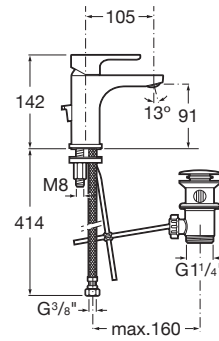

L20

Basin mixer with pop-up waste, Cold Start, XL handle

TECHNICAL DRAWINGS

FEATURES

- Aerator type: Coin slot
- Application place: Basin
- Cold water position in the center
- Faucet type: Single-lever
- Finish: Chrome
- Flexible supply hoses included
- Flow rate (l/min - 3 bar): 5
- Handle position: Top
- Installation type: Deck-mounted
- Pop-up waste
- Publication Status
- Type of cartridge: Ceramic
- Waste type: Pop-up waste
- Water and energy saving