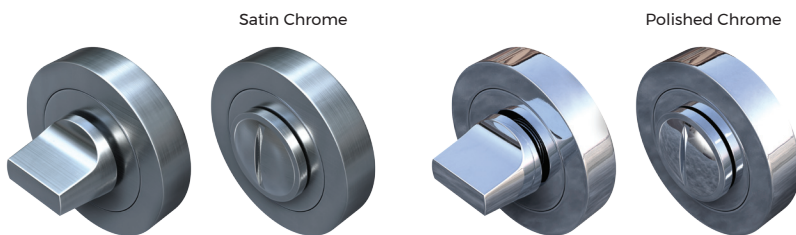

**Keyhole Escutcheons**

Keyhole escutcheons, ideal for commercial and domestic use. Available in a satin chrome or polished chrome finish, supplied as a pair.

**TECHNICAL**

SKU	Size	Finish	Package Type	Qty
HA1012.SCP	51 x 10mm	Satin Chrome	Retail Bag	1 Pair
HA1012.PCP	51 x 10mm	Polished Chrome	Retail Bag	1 Pair

**Thumbturns**

**Bathroom Thumbturn & Release with Indicator**

Bathroom thumbturn and release with indicator, ideal for commercial and domestic use. Available in a satin chrome or polished chrome finish, supplied as a pair.

**TECHNICAL**

SKU	Size	Finish	Package Type	Qty
HA1013.SCP	51 x 10mm	Satin Chrome	Retail Bag	1 Pair
HA1013.PCP	51 x 10mm	Polished Chrome	Retail Bag	1 Pair