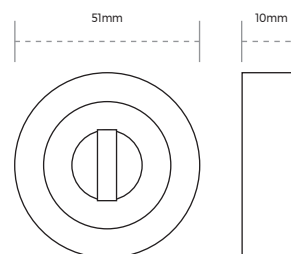

**Keyhole Escutcheons**

Keyhole escutcheons, ideal for commercial and domestic use. Available in a satin chrome or polished chrome finish, supplied as a pair.

**TECHNICAL**

SKU	Size	Finish	Package Type	Qty
HA1012.SCP	51 x 10mm	Satin Chrome	Retail Bag	1 Pair
HA1012.PCP	51 x 10mm	Polished Chrome	Retail Bag	1 Pair

**Thumbturns**

**Bathroom Thumbturn & Release with Indicator**

Bathroom thumbturn and release with indicator, ideal for commercial and domestic use. Available in a satin chrome or polished chrome finish, supplied as a pair.

**TECHNICAL**

SKU	Size	Finish	Package Type	Qty
HA1013.SCP	51 x 10mm	Satin Chrome	Retail Bag	1 Pair
HA1013.PCP	51 x 10mm	Polished Chrome	Retail Bag	1 Pair