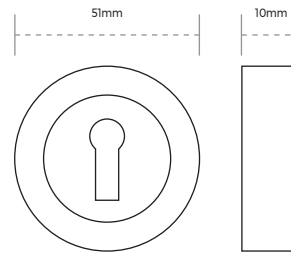

**Keyhole Escutcheons**

Keyhole escutcheons, ideal for commercial and domestic use. Available in a satin chrome or polished chrome finish, supplied as a pair.

**TECHNICAL**

SKU	Size	Finish	Package Type	Qty
HA1012.SCP	51 x 10mm	Satin Chrome	Retail Bag	1 Pair
HA1012.PCP	51 x 10mm	Polished Chrome	Retail Bag	1 Pair

**Thumbturns**

**Bathroom Thumbturn & Release with Indicator**

Bathroom thumbturn and release with indicator, ideal for commercial and domestic use. Available in a satin chrome or polished chrome finish, supplied as a pair.

**TECHNICAL**

SKU	Size	Finish	Package Type	Qty
HA1013.SCP	51 x 10mm	Satin Chrome	Retail Bag	1 Pair
HA1013.PCP	51 x 10mm	Polished Chrome	Retail Bag	1 Pair