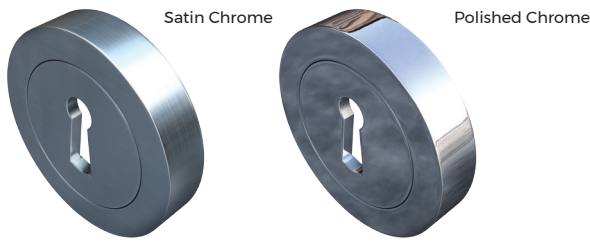

**Keyhole Escutcheons**

Keyhole escutcheons, ideal for commercial and domestic use. Available in a satin chrome or polished chrome finish, supplied as a pair.

**TECHNICAL**

SKU	Size	Finish	Package Type	Qty
HA1012.SCP	51 x 10mm	Satin Chrome	Retail Bag	1 Pair
HA1012.PCP	51 x 10mm	Polished Chrome	Retail Bag	1 Pair

**Thumbturns**

**Bathroom Thumbturn & Release with Indicator**

Bathroom thumbturn and release with indicator, ideal for commercial and domestic use. Available in a satin chrome or polished chrome finish, supplied as a pair.

**TECHNICAL**

SKU	Size	Finish	Package Type	Qty
HA1013.SCP	51 x 10mm	Satin Chrome	Retail Bag	1 Pair
HA1013.PCP	51 x 10mm	Polished Chrome	Retail Bag	1 Pair