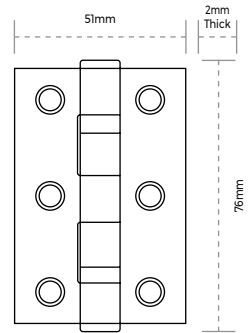

### TECHNICAL

Grade 7 ball bearing hinges are suitable for light and medium weight doors up to 40kg in weight.

All SPARKA hinges are packed with screws for ease of purchase and to get doors hung faster. Ideal when you wish to hang a door prior to fitting all other ironmongery and final door decorations.