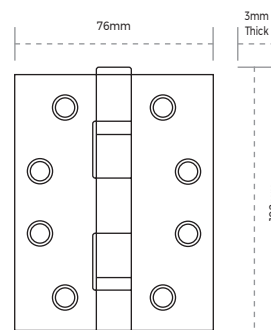

Hinge Pack - 76mm

Ball bearing grade 7 Stainless Steel hinge pack for lighter and medium weight doors up to 40kg in weight.

These are packed for versatility and ease to hang one door and come complete with all screws. Ideal when you wish to hang a door prior to fitting all other ironmongery and final door decorations.

SKU	Size	Finish	Package Type	Qty
HG1015.SSS	76x51x2mm	Satin Stainless Steel	Retail Bag	2 pack

TECHNICAL

BS EN 1935:2002

Hinge Pack - 102mm

Ball bearing grade 13 Stainless Steel hinge pack are suitable for all heavier and wider doors - including high traffic fire doors. For door weights up to 120kg.

These are packed in three's with the screws for ease of purchase and to get doors hung faster. Ideal for hanging doors prior to other ironmongery and final door decorations.

SKU	Size	Finish	Package Type	Qty
HG1013.SSS	102x76x3mm	Satin Stainless Steel	Retail Bag	3 pack
HG1013.PSS	102x76x3mm	Polished Stainless Steel	Retail Bag	3 pack

TECHNICAL

BS EN 1935:2002