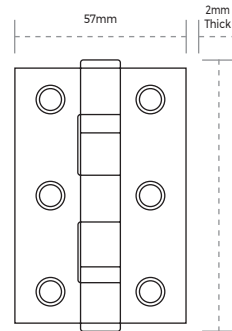

Hinge Pack - 76mm

Satin Stainless Steel

Ball bearing grade 7 Stainless Steel hinge pack for lighter and medium weight doors up to 40kg in weight.

These are packed for versatility and ease to hang one door and come complete with all screws. Ideal when you wish to hang a door prior to fitting all other ironmongery and final door decorations.

SKU	Size	Finish	Package Type	Qty
HG1015.SSS	76x51x2mm	Satin Stainless Steel	Retail Bag	2 pack

TECHNICAL

BS EN 1935:2002

Hinge Pack - 102mm

Satin Stainless Steel

Polished Stainless Steel

Ball bearing grade 13 Stainless Steel hinge pack are suitable for all heavier and wider doors - including high traffic fire doors. For door weights up to 120kg.

These are packed in three's with the screws for ease of purchase and to get doors hung faster. Ideal for hanging doors prior to other ironmongery and final door decorations.

SKU	Size	Finish	Package Type	Qty
HG1013.SSS	102x76x3mm	Satin Stainless Steel	Retail Bag	3 pack
HG1013.PSS	102x76x3mm	Polished Stainless Steel	Retail Bag	3 pack