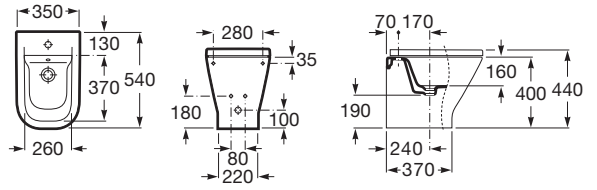

THE GAP

SQUARE - Compact vitreous china bidet

DIMENSIONS

Length	350 mm
Width	540 mm
Height	400 mm

COLOURS AND FINISHES

00 White

TECHNICAL DRAWINGS

FEATURES

Back-to-wall

Cover: Cover not included

Installation type: Floor-standing

Long Description: BIDE BTW PIE THE GAP COMPLETO C-A

Publication Status

Shape: Square

Taphole configuration: 1 taphole

Compact bidet