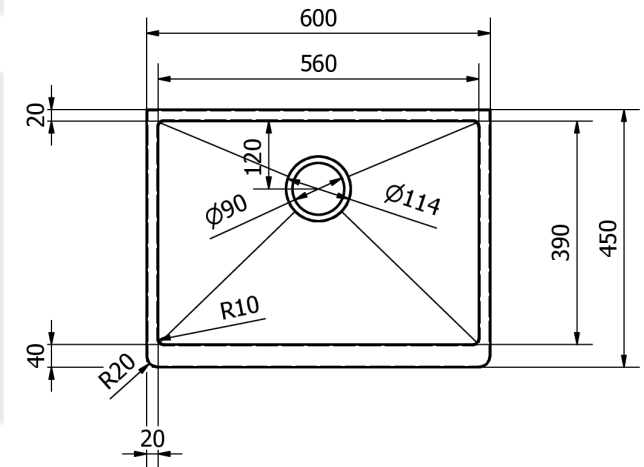

TECHNICAL SPECIFICATION

PDT-000024

**Excel 1 Bowl Belfast Style Sink & Waste -
Oversize: 600x450x220mm - Gold Finish**

General Information

Standards 1	n/a
Construction Material	S/S 304
Installation type	Universal
Colour / Finish	Brushed Gold
Certification	No
WRAS No:	n/a

Specification

Material Thickness	1.5mm
Number of Bowls:	1
Bowl	Single
Suitable for a waste disposer	Yes
Antibacterial Coating	Yes
Scratch Resistant	Yes
Wastes and overflows included	Waste included. Basin has no overflow.
Tap Hole provided	No
Minimum Cabinet Size:	600mm
Main Bowl Capacity	43L Approx.
Heat Resistance	200°C
Waste Size	90mm
Bowl Shape	Rectangle
Surface treatment	Brushed
Finish	Brushed Satin
Height (mm)	220
Width (mm)	600
Length / Depth (mm)	450
SKU CAT No:	3
Category	Kitchens
Sub Category	Kitchen Sinks
Product Weight (KG)	12.9
Carton Quantity (Pcs)	1
EAN:	5010000024000