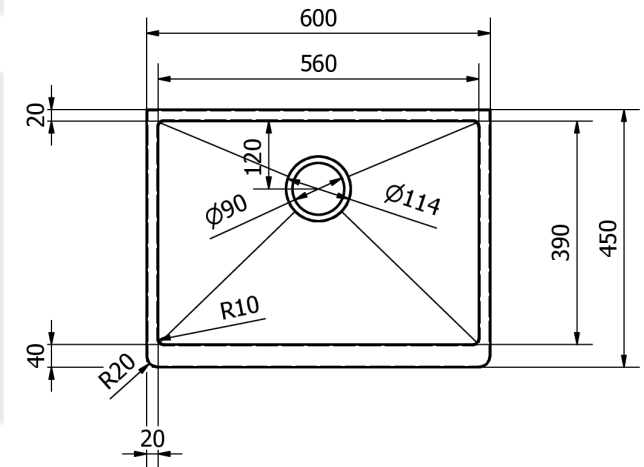

TECHNICAL SPECIFICATION

PDT-000025

**Excel 1 Bowl Belfast Style Sink & Waste -
Oversize: 600x450x220mm - Copper Finish**

General Information

Standards 1	n/a
Construction Material	S/S 304
Installation type	Universal
Colour / Finish	Brushed Copper
Certification	No
WRAS No:	n/a

Specification

Material Thickness	1.5mm
Number of Bowls:	1
Bowl	Single
Suitable for a waste disposer	Yes
Antibacterial Coating	Yes
Scratch Resistant	Yes
Wastes and overflows included	Waste included. Basin has no overflow.
Tap Hole provided	No
Minimum Cabinet Size:	600mm
Main Bowl Capacity	43L Approx.
Heat Resistance	200°C
Waste Size	90mm
Bowl Shape	Rectangle
Surface treatment	Brushed
Finish	Brushed Satin
Height (mm)	220
Width (mm)	600
Length / Depth (mm)	450
SKU CAT No:	3
Category	Kitchens
Sub Category	Kitchen Sinks
Product Weight (KG)	12.9
Carton Quantity (Pcs)	1
EAN:	5010000025007