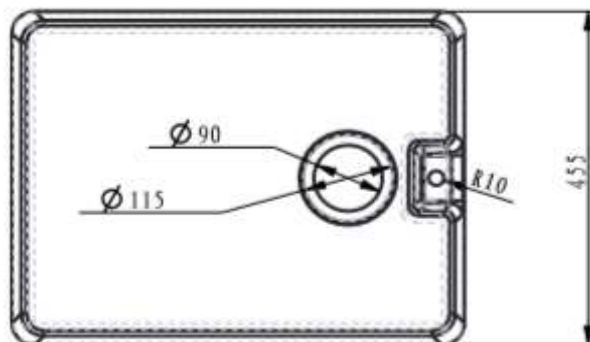

## Comite Belfast Kitchen Sink With Weir Overflow Farmhouse - Size: 595x445mm - Supplied with Chrome Basket Strainer Waste

### General Information

Code	PDT-000258-290
Barcode_1_(Single_Item)	5010000258009
SKU CAT No:	3
Category	Kitchens
Sub Category	Kitchen Sinks
Product_Weight_(KG)	14
Standards 1	EN 13310:2015+A1 2018 - Kitchen Sinks

### Specification

Construction Material	Comite
Installation type	Inset or Undermounted
Colour / Finish	Gloss White
Certification	No
WRAS No:	n/a
Height (mm)	250
Width (mm)	595
Length / Depth (mm)	455
Material Thickness	18mm
Number of Bowls:	1
Bowl	Single
Suitable for a waste disposer	No
Antibacterial Coating	Yes
Scratch Resistant	Yes
Wastes and overflows included	Yes
Tap Hole provided	No
Minimum Cabinet Size:	600
Main Bowl Capacity	56L Approx
Heat Resistance	180°C
Waste Size	90mm
Bowl Shape	Rectangle
Surface treatment	Smooth
Finish	Gloss White
Main Bowl Length (mm)	424
Main Bowl Width (mm)	565
Main Bowl Depth (mm)	235
Side Bowl Length (mm)	n/a
Side Bowl Width (mm)	n/a
Side Bowl Depth (mm)	n/a

### Dimensions

比例 1:10

The information contained on this page was correct at date of issue. Fitting dimensions are provided as a guide only. Some variation may occur due to manufacturing tolerances. Ellsi Ltd peruses a policy of continuing improvement in design and performance of its products and so reserves the right to change specifications without prior notice.