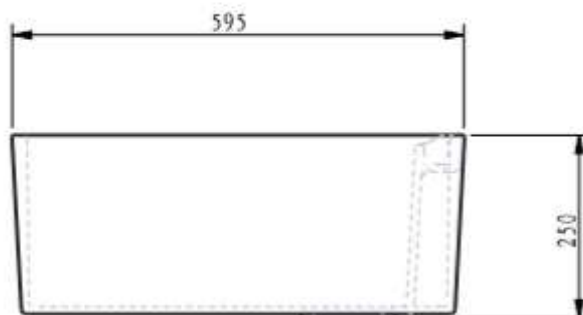

## Comite Belfast Kitchen Sink With Weir Overflow Farmhouse - Size: 595x445mm - Supplied with Chrome Basket Strainer Waste

### General Information

Code	PDT-000258-290
Barcode_1_(Single_Item)	5010000258009
SKU CAT No:	3
Category	Kitchens
Sub Category	Kitchen Sinks
Product_Weight_(KG)	14
Standards 1	EN 13310:2015+A1 2018 - Kitchen Sinks

### Specification

Construction Material	Comite
Installation type	Inset or Undermounted
Colour / Finish	Gloss White
Certification	No
WRAS No:	n/a
Height (mm)	250
Width (mm)	595
Length / Depth (mm)	455
Material Thickness	18mm
Number of Bowls:	1
Bowl	Single
Suitable for a waste disposer	No
Antibacterial Coating	Yes
Scratch Resistant	Yes
Wastes and overflows included	Yes
Tap Hole provided	No
Minimum Cabinet Size:	600
Main Bowl Capacity	56L Approx
Heat Resistance	180°C
Waste Size	90mm
Bowl Shape	Rectangle
Surface treatment	Smooth
Finish	Gloss White
Main Bowl Length (mm)	424
Main Bowl Width (mm)	565
Main Bowl Depth (mm)	235
Side Bowl Length (mm)	n/a
Side Bowl Width (mm)	n/a
Side Bowl Depth (mm)	n/a

### Dimensions

比例 1:10

The information contained on this page was correct at date of issue. Fitting dimensions are provided as a guide only. Some variation may occur due to manufacturing tolerances. Ellsi Ltd peruses a policy of continuing improvement in design and performance of its products and so reserves the right to change specifications without prior notice.