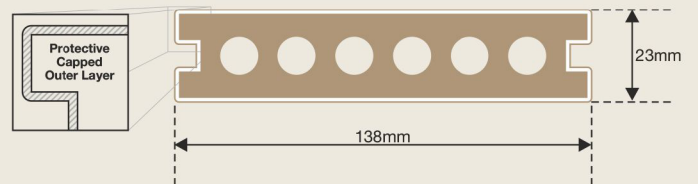

# DURO360

Duro360 decking is produced by advanced co-extrusion technique which was developed with direct cooperation with a leading university. The process is to extrude two materials at the same time and give the boards a natural layered appearance and provide more enhanced protection and performance. The outer layer tightly encases the inner layer providing 360 degree cover for the core materials to give superior design, protection and durability.

The outer layer will provide a natural appearance in a unique range of colours onto the board surface to create a powerful wood finish and the inner layer will achieve the requirements for the mechanical and physical properties for any specification you may have. Our Duro360 is a premium ethical product and is preferred for holiday parks, leisure homes, swimming pools and outdoor layouts with deck spaces to construction customers looking to expand their specification library.

It is available in four rich colours to suit all tastes, all of which feature a stunning embossed wood grain on one side and a light brush on the reverse for maximum versatility.

**Board Dimensions: 138mm x 23mm**