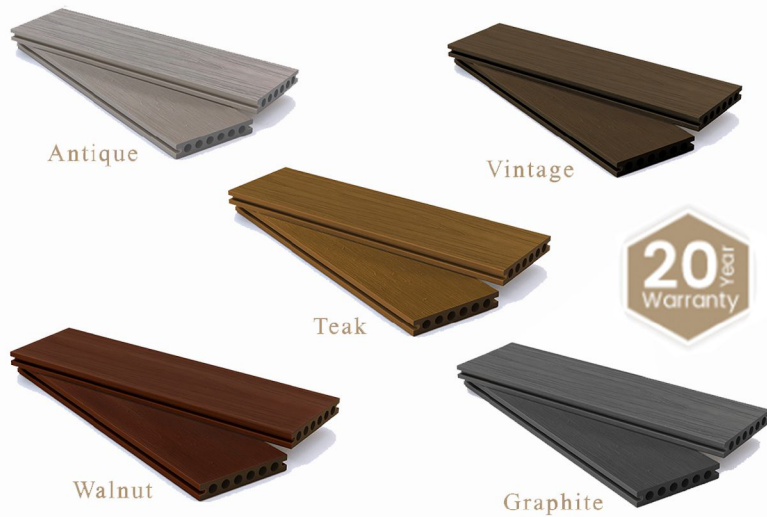

## A Superior Board with Higher Performance

Dedicated to quality using the most advanced technology, its 360-degree cover makes it the most durable decking yet, supporting modern living and providing a timeless finish. Beautifully grained...with a unique textured design.

# DURO360

Duro360 decking is produced by advanced co-extrusion technique which was developed with direct cooperation with a leading university. The process is to extrude two materials at the same time and give the boards a natural layered appearance and provide more enhanced protection and performance. The outer layer tightly encases the inner layer providing 360 degree cover for the core materials to give superior design, protection and durability.

The outer layer will provide a natural appearance in a unique range of colours onto the board surface to create a powerful wood finish and the inner layer will achieve the requirements for the mechanical and physical properties for any specification you may have. Our Duro360 is a premium ethical product and is preferred for holiday parks, leisure homes, swimming pools and outdoor layouts with deck spaces to construction customers looking to expand their specification library.

It is available in four rich colours to suit all tastes, all of which feature a stunning embossed wood grain on one side and a light brush on the reverse for maximum versatility.

**Board Dimensions: 138mm x 23mm**