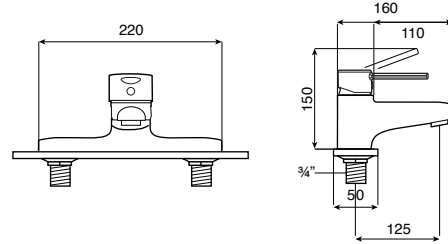

TARGA

Deck-mounted bath filler

TECHNICAL DRAWINGS

FEATURES

- Application: Bath
- Faucet type: Single-lever
- Finish: Chrome
- Handle position: Top
- Installation type: Deck-mounted
- Publication Status
- Waste not included